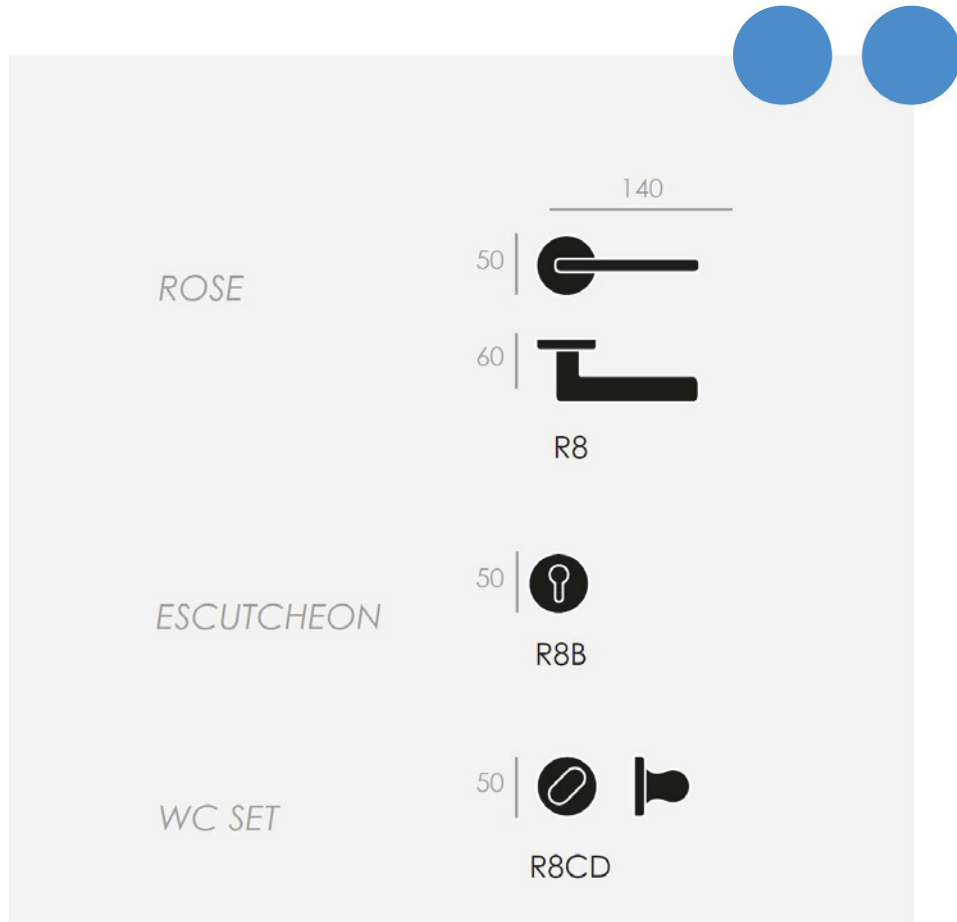

Code

Description

BSC117R8
BSC117R8/DL
BSC117R8/DR

Log.Gic Round Brushed Satin Chrome Handle Set
Log.Gic Round Brushed Satin Chrome, Dummy LH
Log.Gic Round Brushed Satin Chrome, Dummy RH

BL117R8
BL117R8/DL
BL117R8/DR

Log.Gic Round Black Handle Set
Log.Gic Round Black, Dummy LH
Log.Gic Round Black, Dummy RH

BRS117R8
BRS117R8/DL
BRS117R8/DR

Log.Gic Round IX Satin Brass Handle Set
Log.Gic Round IX Satin Brass, Dummy LH
Log.Gic Round IX Satin Brass, Dummy RH

IX117R8
IX117R8/DL
IX117R8/DR

Log.Gic Round Inox Tech Handle Set
Log.Gic Round Inox Tech, Dummy LH
Log.Gic Round Inox Tech, Dummy RH