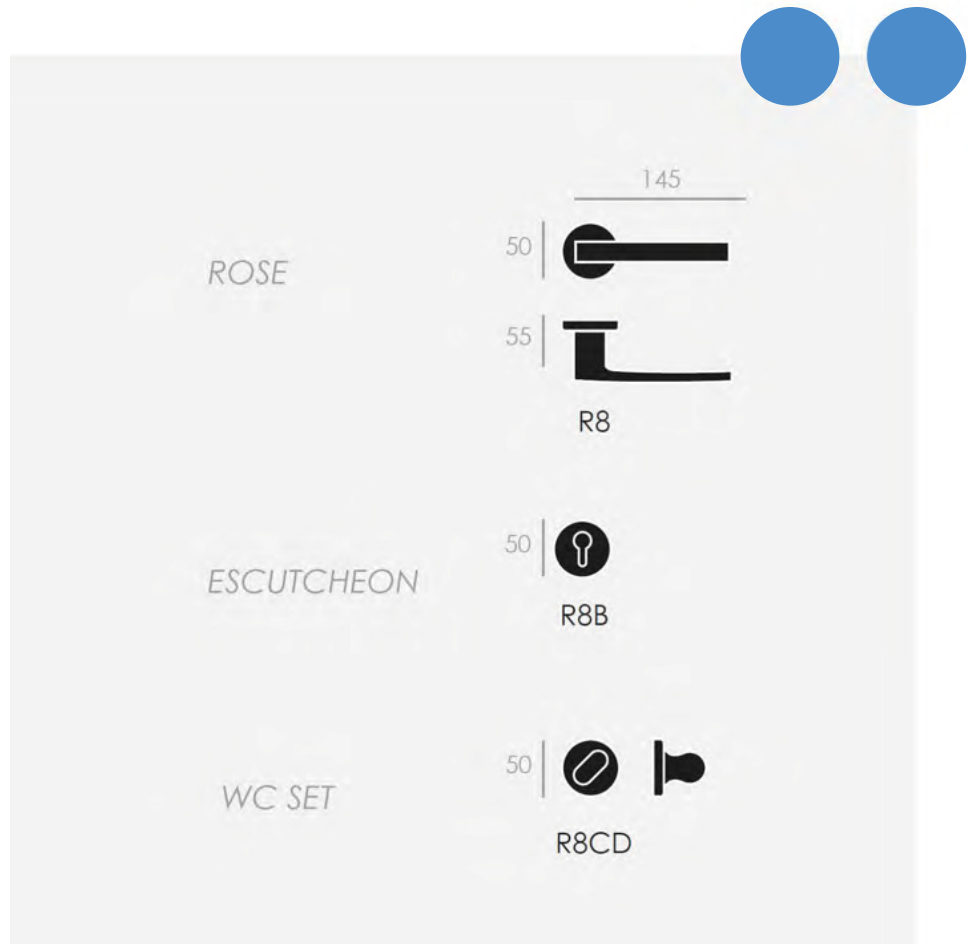

BSC814R8 BSC814R8/DL BSC814R8/DR	BACI RD Brushed Satin Chrome Handle Set BACI RD Brushed Satin Chrome, Dummy LH BACI RD Brushed Satin Chrome, Dummy RH
BL814R8 BL814R8/DL BL814R8/DR	BACI RD Black Handle Set BACI RD Black, Dummy LH BACI RD Black, Dummy RH
BRS814R8 BRS814R8/DL BRS814R8/DR	BACI RDIX Satin Brass Handle Set BACI RDIX Satin Brass, Dummy LH BACI RDIX Satin Brass, Dummy RH
IX814R8 IX814R8/DL IX814R8/DR	BACI RD Inox Tech Handle Set BACI RD Inox Tech, Dummy LH BACI RD Inox Tech, Dummy RH

Handing for Single/Dummy Handles

ÁNGOLO 817

BSC
Brushed Satin Chrome

BL
Black

BRS
Brushed Satin Brass

IX
Inox Tech

Code

Description

BSC817R8 BSC817R8/DL BSC817R8/DR	ANGOLO RD Brushed Satin Chrome Handle Set ANGOLO RD Brushed Satin Chrome, Dummy LH ANGOLO RD Brushed Satin Chrome, Dummy RH
BL817R8 BL817R8/DL BL817R8/DR	ANGOLO RD Black Handle Set ANGOLO RD Black, Dummy LH ANGOLO RD Black, Dummy RH
BR817R8 BR817R8/DL BR817R8/DR	ANGOLO RD IX Graphite (Bronze) Handle Set ANGOLO RD IX Graphite (Bronze), Dummy LH ANGOLO RD IX Graphite (Bronze), Dummy RH
IX817R8 IX817R8/DL IX817R8/DR	ANGOLO RD Inox tech Handle Set ANGOLO RD Inox tech, Dummy LH ANGOLO RD Inox tech, Dummy RH