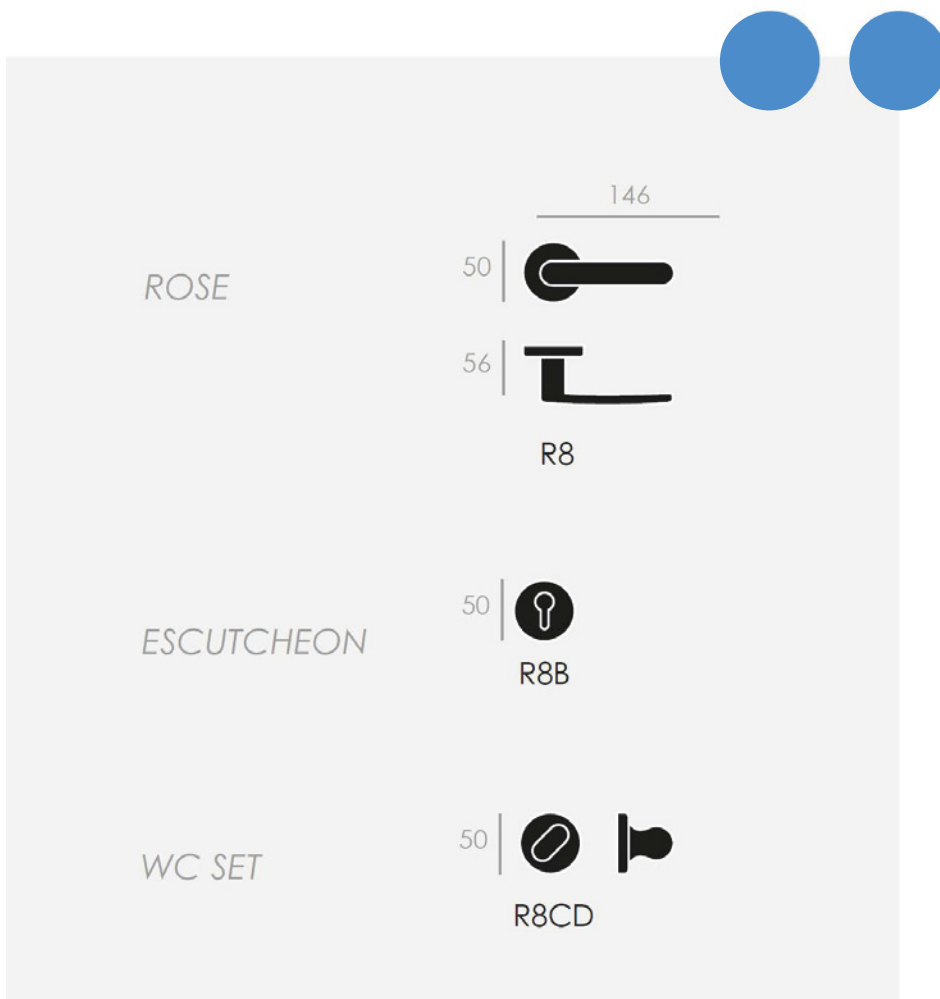

Handing for Single/Dummy Handles

TENDENZA 214

BSC
Brushed Satin Chrome

BR
Bronze/Graphite

IX
Inox Tech

Code

Description

BSC214R8
BSC214R8/DL
BSC214R8/DR

TENDENZA RD Brushed Satin Chrome Handle Set
TENDENZA RD Brushed Satin Chrome, Dummy LH
TENDENZA RD Brushed Satin Chrome, Dummy RH

BR214R8
BR214R8/DL
BR214R8/DR

TENDENZA RD IX Graphite (Bronze) Handle Set
TENDENZA RD IX Graphite (Bronze), Dummy LH
TENDENZA RD IX Graphite (Bronze), Dummy RH

IX214R8
IX214R8/DL
IX214R8/DR

TENDENZA RD Inox Tech Handle Set
TENDENZA RD Inox Tech, Dummy LH
TENDENZA RD Inox Tech, Dummy RH

Handing for Single/Dummy Handles

SPECIAL 247

BSC
Brushed Satin Chrome

BR
Bronze/Graphite